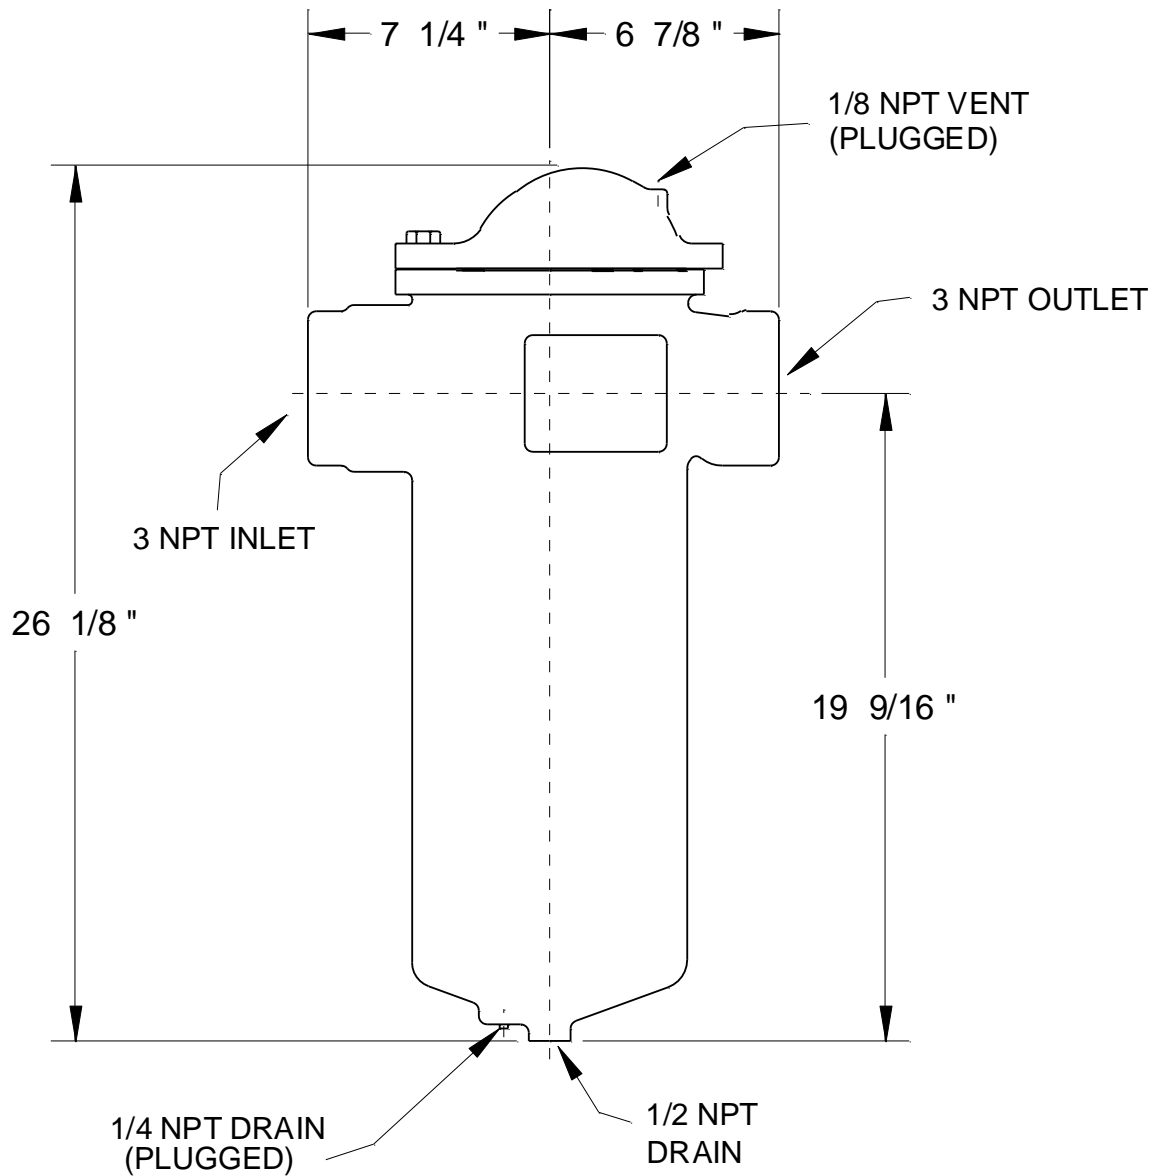

Preliminary Drawing for R. P. Adams Model 3" GP-283-PC-HD Steam Filter 200 PSIG Design Pressure

Notes: This is a preliminary drawing and should not be used for construction purposes.

R. P. Adams
P. O. Box 963
Buffalo, NY 14240-0963
Phone: (716) 877-2608
Fax: (716) 877-9385
Email: info@rpadams.com