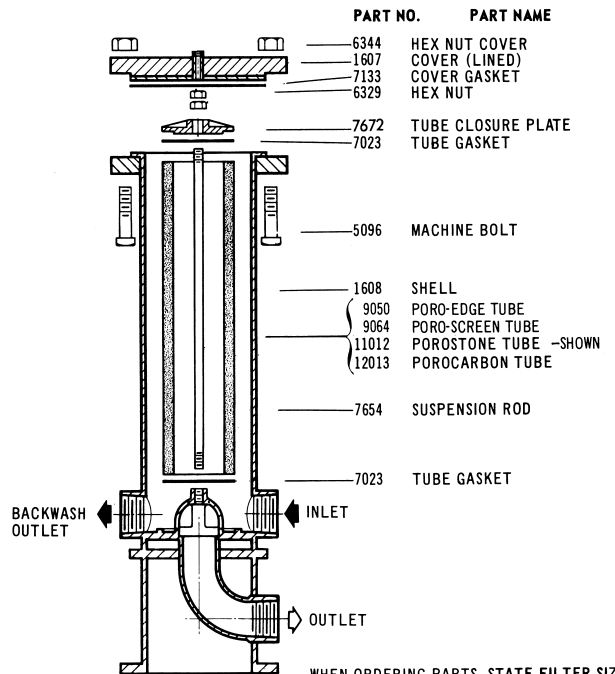

ADAMS TYPE WJR LIQUID FILTERS

DIMENSIONS

WJR-2A STEEL FILTER

PARTS LIST

WHEN ORDERING PARTS, STATE FILTER SIZE & SERIAL NUMBER AND MATERIAL OF PARTS REQUIRED.

DIMENSIONS

WJR-1A STAINLESS STEEL FILTER

PARTS LIST

WHEN ORDERING PARTS, STATE FILTER SIZE & SERIAL NUMBER AND MATERIAL OF PARTS REQUIRED.

NOTE: All Connections are A.S.A. Pipe Threads.

THE CERTIFIED DATE OF THIS DRAWING SUPERSEDES ALL PRIOR DRAWINGS

CUSTOMER ADDRESS
 CUSTOMER'S ORDER NO. DATE SIZE
 OUR NO. JOB NO. CERTIFIED DATE
 APPROVED BY DATE