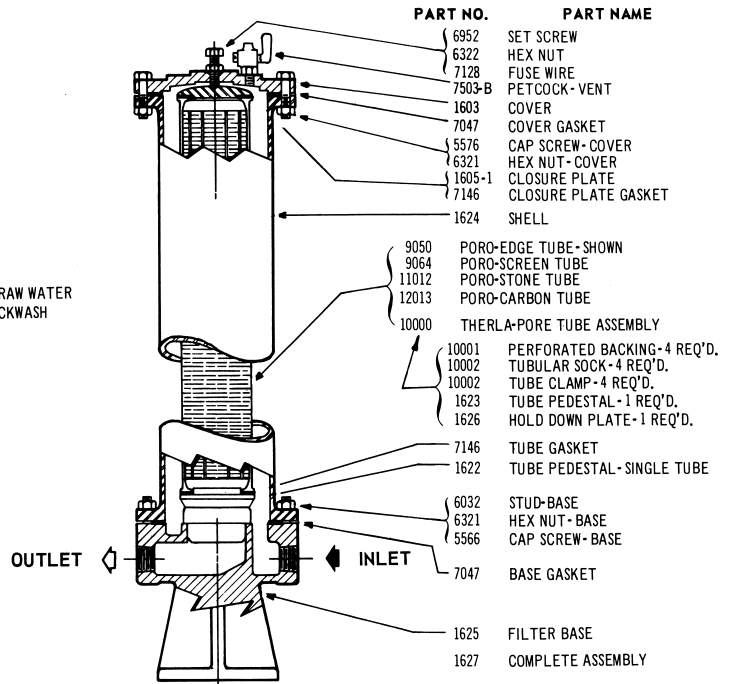

ADAMS TYPE WJR LIQUID FILTERS

DIMENSIONS

WJR-2A STEEL FILTER

PARTS LIST

WHEN ORDERING PARTS, STATE FILTER SIZE & SERIAL NUMBER AND MATERIAL OF PARTS REQUIRED.

DIMENSIONS

WJR-1A STAINLESS STEEL FILTER

PARTS LIST

WHEN ORDERING PARTS, STATE FILTER SIZE & SERIAL NUMBER AND MATERIAL OF PARTS REQUIRED.

NOTE: All Connections are A.S.A. Pipe Threads.

THE CERTIFIED DATE OF THIS DRAWING SUPERSEDES ALL PRIOR DRAWINGS

CUSTOMER ADDRESS
 CUSTOMER'S ORDER NO. DATE SIZE
 OUR NO. JOB NO. CERTIFIED DATE
 APPROVED BY DATE