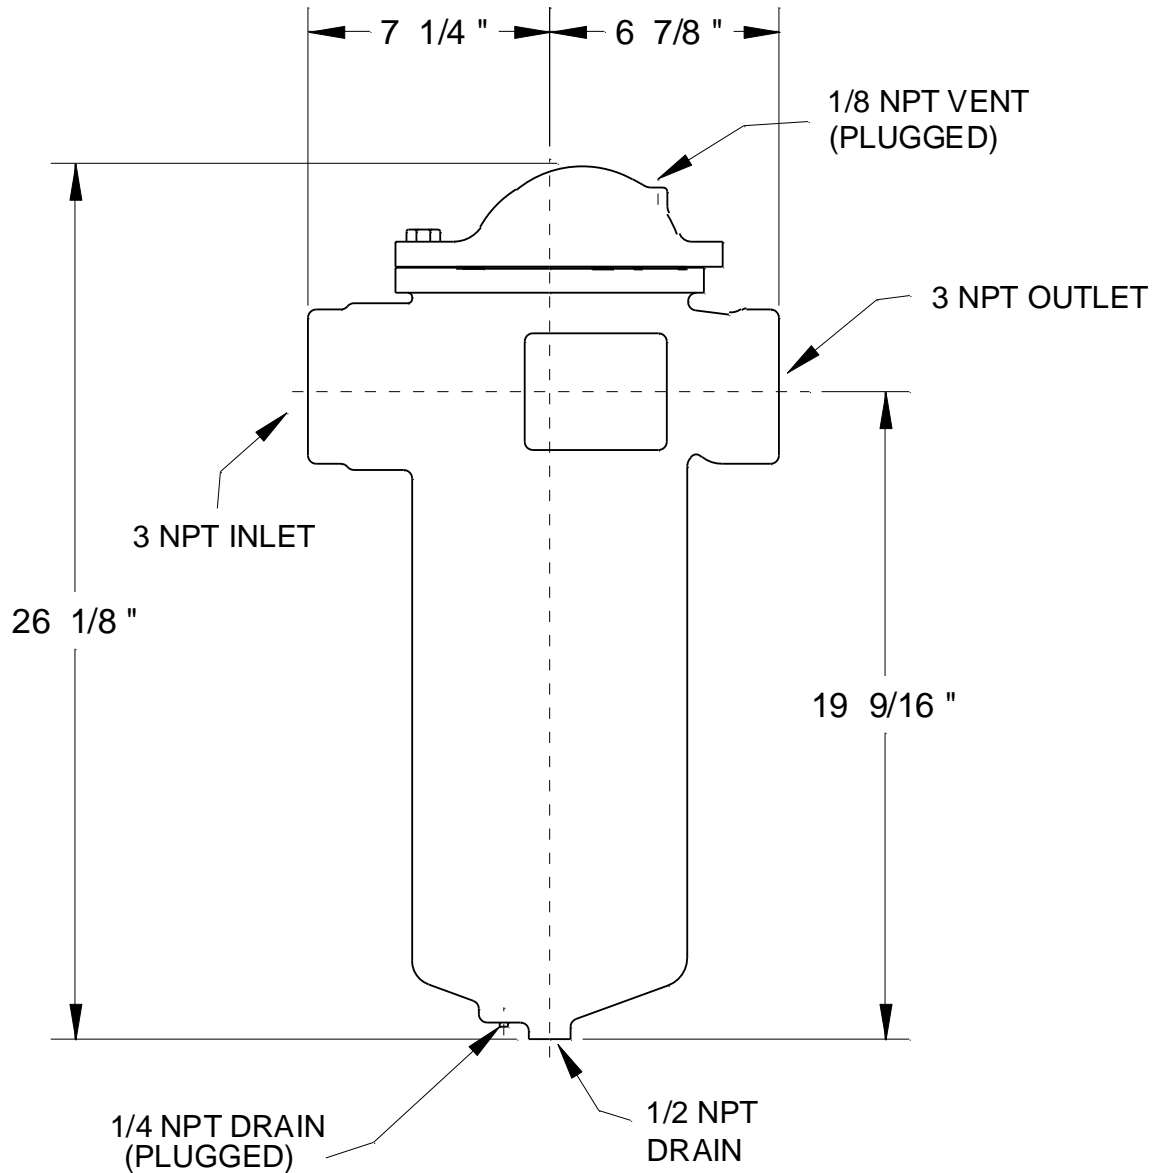

# Preliminary Drawing for R. P. Adams Model 3" GP-283-HD-PS ASME Gas Filter 300 PSIG Design Pressure

Notes: This is a preliminary drawing and should not be used for construction purposes.

R. P. Adams  
P. O. Box 963  
Buffalo, NY 14240-0963  
Phone: (716) 877-2608  
Fax: (716) 877-9385  
Email: [info@rpadams.com](mailto:info@rpadams.com)