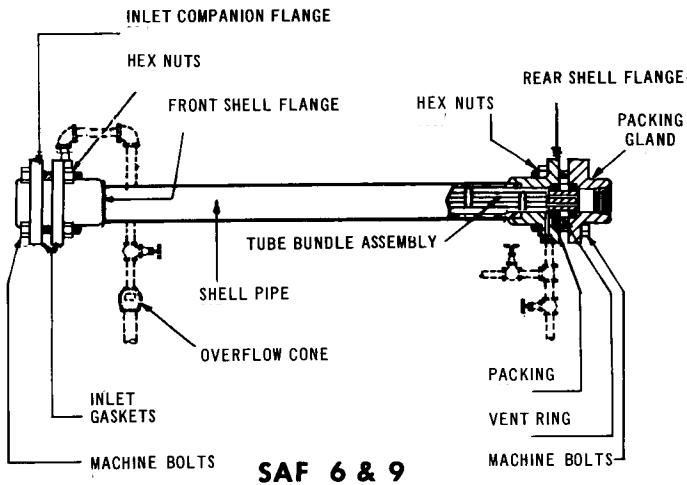

PARTS LIST FOR ADAMS SAF AFTERCOOLERS & SEPARATORS

1-1/2" - 3" CY-C

4" - 8" CY-C

10" - 18" CY-S

DOTTED PIPING INDICATES MATERIAL TO BE FURNISHED BY OTHERS.

AFTERCOOLER ASSEMBLY (LESS SEPARATOR) 900 -

SEPARATOR ASSEMBLY 1225 1-1/2" to 8" CY-C

SEPARATOR ASSEMBLY 1209 10" to 18" CY-S

WATER GAUGE 7525 SUPPLIED ON 150 SERIES ONLY

WHEN ORDERING PARTS, STATE SERIAL NUMBER AND SIZE OF UNIT AFTER PART NUMBER.

SUPERSEDES SC-23800 2-15-70

R.P. ADAMS
Buffalo, New York 14240

SC-23800

DATE: 01-13-2012

PARTS LIST FOR ADAMS SAF AFTERCOOLERS & SEPARATORS

1-1/2" - 3" CY-C

4" - 8" CY-C

10" - 18" CY-S

DOTTED PIPING INDICATES MATERIAL TO BE FURNISHED BY OTHERS.

AFTERCOOLER ASSEMBLY (LESS SEPARATOR) 900-

SEPARATOR ASSEMBLY 1225 1-1/2" to 8" CY-C

SEPARATOR ASSEMBLY 1209 10" to 18" CY-S

WATER GAUGE 7525 SUPPLIED ON 150 SERIES ONLY

WHEN ORDERING PARTS, STATE SERIAL NUMBER AND SIZE OF UNIT AFTER PART NUMBER.