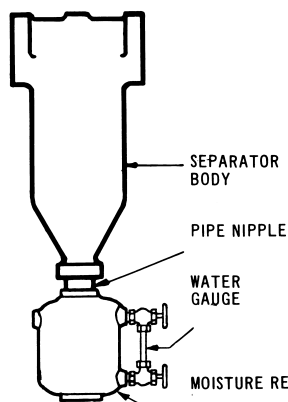

PARTS LIST FOR ADAMS SAF AFTERCOOLERS & SEPARATORS

1-1/2" - 3" CY-C

4" - 8" CY-C

10" - 18" CY-S

DOTTED PIPING INDICATES MATERIAL TO BE FURNISHED BY OTHERS.

AFTERCOOLER ASSEMBLY (LESS SEPARATOR) 900 -

SEPARATOR ASSEMBLY 1225 1-1/2" to 8" CY-C

SEPARATOR ASSEMBLY 1209 10" to 18" CY-S

WATER GAUGE 7525 SUPPLIED ON 150 SERIES ONLY

WHEN ORDERING PARTS, STATE SERIAL NUMBER AND SIZE OF UNIT AFTER PART NUMBER.

SUPERSEDES SC-23800 2-15-70

R.P. ADAMS
Buffalo, New York 14240

SC-23800

DATE: 01-13-2012

PARTS LIST FOR ADAMS SAF AFTERCOOLERS & SEPARATORS

1-1/2" - 3" CY-C

4" - 8" CY-C

10" - 18" CY-S

DOTTED PIPING INDICATES MATERIAL TO BE FURNISHED BY OTHERS.

AFTERCOOLER ASSEMBLY (LESS SEPARATOR) 900-

SEPARATOR ASSEMBLY 1225 1-1/2" to 8" CY-C

SEPARATOR ASSEMBLY 1209 10" to 18" CY-S

WATER GAUGE 7525 SUPPLIED ON 150 SERIES ONLY

WHEN ORDERING PARTS, STATE SERIAL NUMBER AND SIZE OF UNIT AFTER PART NUMBER.