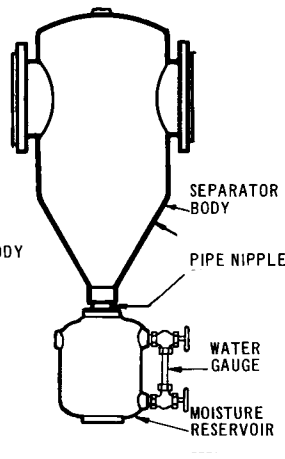

PARTS LIST FOR ADAMS SAF AFTERCOOLERS & SEPARATORS

1-1/2" - 3" CY-C

4" - 8" CY-C

10" - 18" CY-S

DOTTED PIPING INDICATES MATERIAL TO BE FURNISHED BY OTHERS.

AFTERCOOLER ASSEMBLY (LESS SEPARATOR) 900 -

SEPARATOR ASSEMBLY 1225 1-1/2" to 8" CY-C

SEPARATOR ASSEMBLY 1209 10" to 18" CY-S

WATER GAUGE 7525 SUPPLIED ON 150 SERIES ONLY

WHEN ORDERING PARTS, STATE SERIAL NUMBER AND SIZE OF UNIT AFTER PART NUMBER.

SUPERSEDES SC-23800 2-15-70

R.P. ADAMS
Buffalo, New York 14240