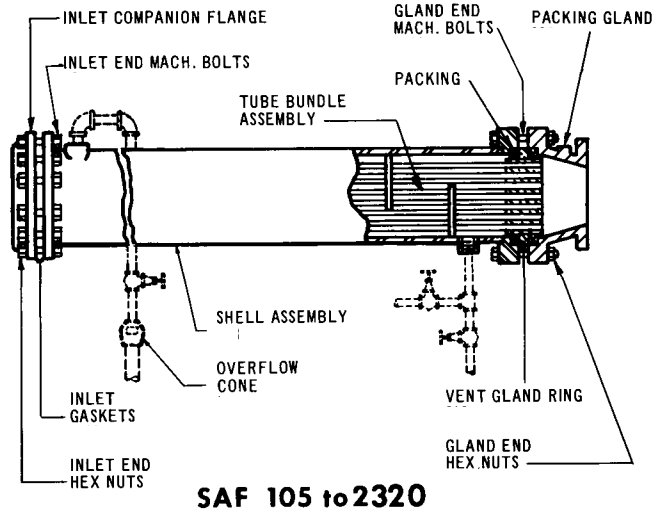

PARTS LIST FOR ADAMS SAF AFTERCOOLERS & SEPARATORS

1-1/2" - 3" CY-C

4" - 8" CY-C

10" - 18" CY-S

DOTTED PIPING INDICATES MATERIAL TO BE FURNISHED BY OTHERS.

AFTERCOOLER ASSEMBLY (LESS SEPARATOR) 900 -

SEPARATOR ASSEMBLY 1225 1-1/2" to 8" CY-C

SEPARATOR ASSEMBLY 1209 10" to 18" CY-S

WATER GAUGE 7525 SUPPLIED ON 150 SERIES ONLY

WHEN ORDERING PARTS, STATE SERIAL NUMBER AND SIZE OF UNIT AFTER PART NUMBER.

SUPERSEDES SC-23800 2-15-70

R.P. ADAMS
Buffalo, New York 14240

SC-23800

DATE: 01-13-2012

PARTS LIST FOR ADAMS SAF AFTERCOOLERS & SEPARATORS

1-1/2" - 3" CY-C

4" - 8" CY-C

10" - 18" CY-S

DOTTED PIPING INDICATES MATERIAL TO BE FURNISHED BY OTHERS.

AFTERCOOLER ASSEMBLY (LESS SEPARATOR) 900-