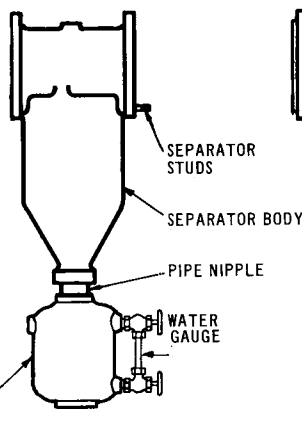

PARTS LIST FOR ADAMS SAF AFTERCOOLERS & SEPARATORS

1-1/2" - 3" CY-C

4" - 8" CY-C

10" - 18" CY-S

DOTTED PIPING INDICATES MATERIAL TO BE FURNISHED BY OTHERS.

AFTERCOOLER ASSEMBLY (LESS SEPARATOR) 900 -

SEPARATOR ASSEMBLY 1225 1-1/2" to 8" CY-C

SEPARATOR ASSEMBLY 1209 10" to 18" CY-S

WATER GAUGE 7525 SUPPLIED ON 150 SERIES ONLY

WHEN ORDERING PARTS, STATE SERIAL NUMBER AND SIZE OF UNIT AFTER PART NUMBER.

SUPERSEDES SC-23800 2-15-70

R.P. ADAMS
Buffalo, New York 14240

SC-23800

DATE: 01-13-2012

PARTS LIST FOR ADAMS SAF AFTERCOOLERS & SEPARATORS

1-1/2" - 3" CY-C

4" - 8" CY-C

10" - 18" CY-S

DOTTED PIPING INDICATES MATERIAL TO BE FURNISHED BY OTHERS.

AFTERCOOLER ASSEMBLY (LESS SEPARATOR) 900-