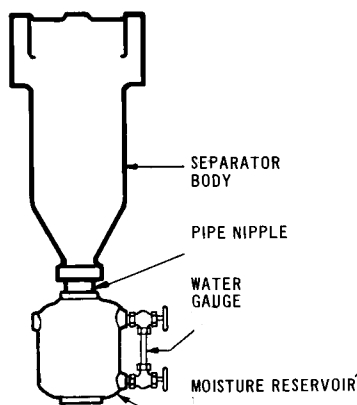

PARTS LIST FOR ADAMS SAF AFTERCOOLERS & SEPARATORS

1-1/2" - 3" CY-C

4" - 8" CY-C

10" - 18" CY-S

DOTTED PIPING INDICATES MATERIAL TO BE FURNISHED BY OTHERS.

AFTERCOOLER ASSEMBLY (LESS SEPARATOR) 900 -

SEPARATOR ASSEMBLY 1225 1-1/2" to 8" CY-C

SEPARATOR ASSEMBLY 1209 10" to 18" CY-S

WATER GAUGE 7525 SUPPLIED ON 150 SERIES ONLY

WHEN ORDERING PARTS, STATE SERIAL NUMBER AND SIZE OF UNIT AFTER PART NUMBER.

SUPERSEDES SC-23800 2-15-70

R.P. ADAMS
Buffalo, New York 14240

SC-23800

DATE: 01-13-2012

PARTS LIST FOR ADAMS SAF AFTERCOOLERS & SEPARATORS

1-1/2" - 3" CY-C

4" - 8" CY-C

10" - 18" CY-S

DOTTED PIPING INDICATES MATERIAL TO BE FURNISHED BY OTHERS.

AFTERCOOLER ASSEMBLY (LESS SEPARATOR) 900-