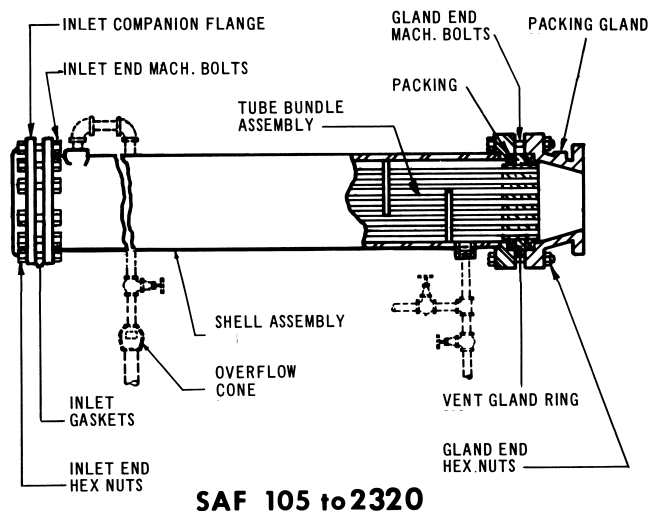

SEPARATOR ASSEMBLY 1209 10" to 18" CY-S

WATER GAUGE 7525 SUPPLIED ON 150 SERIES ONLY

WHEN ORDERING PARTS, STATE SERIAL NUMBER AND SIZE OF UNIT AFTER PART NUMBER.

SUPERSEDES SC-23800 2-15-70

R.P. ADAMS
Buffalo, New York 14240

SC-23800

DATE: 01-13-2012

PARTS LIST FOR ADAMS SAF AFTERCOOLERS & SEPARATORS

1-1/2" - 3" CY-C

4" - 8" CY-C

10" - 18" CY-S

DOTTED PIPING INDICATES MATERIAL TO BE FURNISHED BY OTHERS.

AFTERCOOLER ASSEMBLY (LESS SEPARATOR) 900-

SEPARATOR ASSEMBLY 1225 1-1/2" to 8" CY-C

SEPARATOR ASSEMBLY 1209 10" to 18" CY-S

WATER GAUGE 7525 SUPPLIED ON 150 SERIES ONLY

WHEN ORDERING PARTS, STATE SERIAL NUMBER AND SIZE OF UNIT AFTER PART NUMBER.