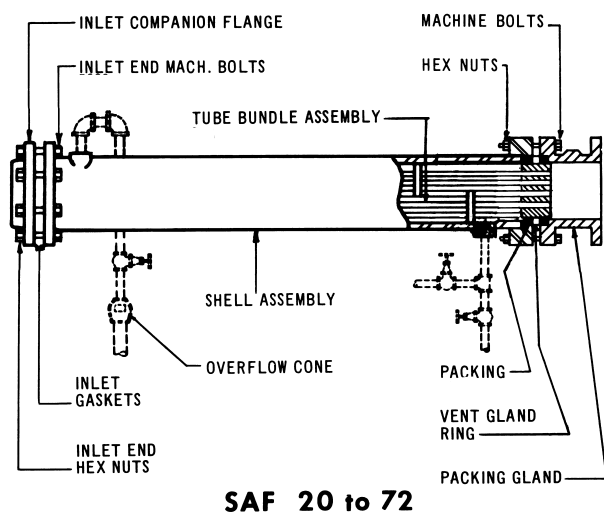

SEPARATOR ASSEMBLY 1209 10" to 18" CY-S

WATER GAUGE 7525 SUPPLIED ON 150 SERIES ONLY

WHEN ORDERING PARTS, STATE SERIAL NUMBER AND SIZE OF UNIT AFTER PART NUMBER.

SUPERSEDES SC-23800 2-15-70

R.P. ADAMS
Buffalo, New York 14240

SC-23800

DATE: 01-13-2012

PARTS LIST FOR ADAMS SAF AFTERCOOLERS & SEPARATORS

1-1/2" - 3" CY-C

4" - 8" CY-C

10" - 18" CY-S

DOTTED PIPING INDICATES MATERIAL TO BE FURNISHED BY OTHERS.

AFTERCOOLER ASSEMBLY (LESS SEPARATOR) 900-

SEPARATOR ASSEMBLY 1225 1-1/2" to 8" CY-C

SEPARATOR ASSEMBLY 1209 10" to 18" CY-S

WATER GAUGE 7525 SUPPLIED ON 150 SERIES ONLY

WHEN ORDERING PARTS, STATE SERIAL NUMBER AND SIZE OF UNIT AFTER PART NUMBER.