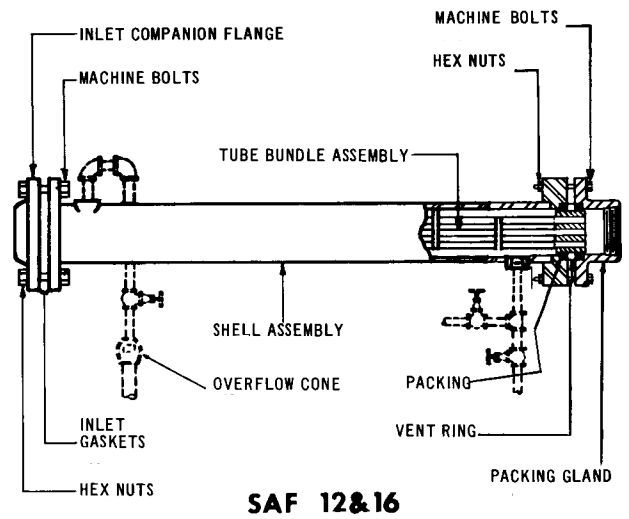

PARTS LIST FOR ADAMS SAF AFTERCOOLERS & SEPARATORS

1-1/2" - 3" CY-C

4" - 8" CY-C

10" - 18" CY-S

DOTTED PIPING INDICATES MATERIAL TO BE FURNISHED BY OTHERS.

AFTERCOOLER ASSEMBLY (LESS SEPARATOR) 900 -

SEPARATOR ASSEMBLY 1225 1-1/2" to 8" CY-C

SEPARATOR ASSEMBLY 1209 10" to 18" CY-S

WATER GAUGE 7525 SUPPLIED ON 150 SERIES ONLY

WHEN ORDERING PARTS, STATE SERIAL NUMBER AND SIZE OF UNIT AFTER PART NUMBER.

SUPERSEDES SC-23800 2-15-70

R.P. ADAMS
Buffalo, New York 14240

SC-23800

DATE: 01-13-2012

PARTS LIST FOR ADAMS SAF AFTERCOOLERS & SEPARATORS

1-1/2" - 3" CY-C

4" - 8" CY-C

10" - 18" CY-S

DOTTED PIPING INDICATES MATERIAL TO BE FURNISHED BY OTHERS.

AFTERCOOLER ASSEMBLY (LESS SEPARATOR) 900-

SEPARATOR ASSEMBLY 1225 1-1/2" to 8" CY-C

SEPARATOR ASSEMBLY 1209 10" to 18" CY-S

WATER GAUGE 7525 SUPPLIED ON 150 SERIES ONLY

WHEN ORDERING PARTS, STATE SERIAL NUMBER AND SIZE OF UNIT AFTER PART NUMBER.