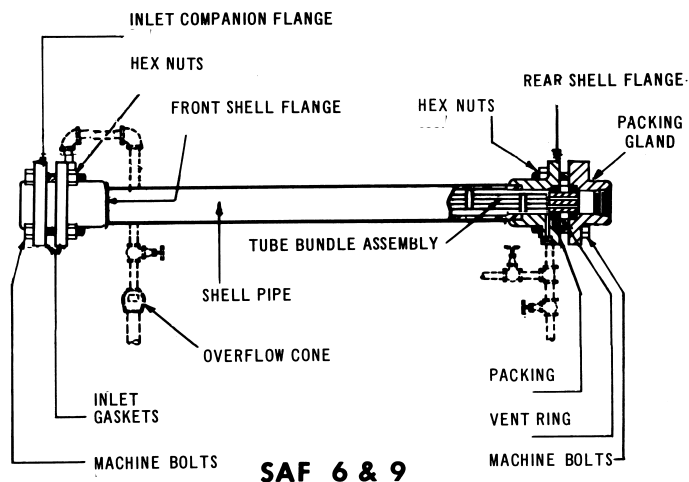

SEPARATOR ASSEMBLY 1209 10" to 18" CY-S

WATER GAUGE 7525 SUPPLIED ON 150 SERIES ONLY

WHEN ORDERING PARTS, STATE SERIAL NUMBER AND SIZE OF UNIT AFTER PART NUMBER.

SUPERSEDES SC-23800 2-15-70

R.P. ADAMS
Buffalo, New York 14240

SC-23800

DATE: 01-13-2012

PARTS LIST FOR ADAMS SAF AFTERCOOLERS & SEPARATORS

1-1/2" - 3" CY-C

4" - 8" CY-C

10" - 18" CY-S

DOTTED PIPING INDICATES MATERIAL TO BE FURNISHED BY OTHERS.

AFTERCOOLER ASSEMBLY (LESS SEPARATOR) 900-

SEPARATOR ASSEMBLY 1225 1-1/2" to 8" CY-C

SEPARATOR ASSEMBLY 1209 10" to 18" CY-S

WATER GAUGE 7525 SUPPLIED ON 150 SERIES ONLY

WHEN ORDERING PARTS, STATE SERIAL NUMBER AND SIZE OF UNIT AFTER PART NUMBER.