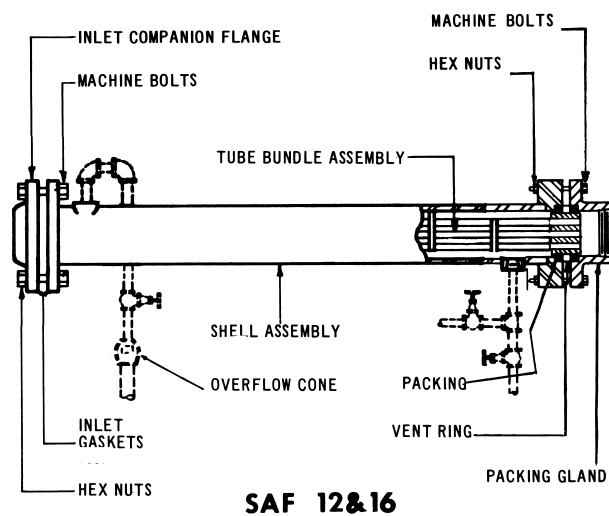

SEPARATOR ASSEMBLY 1209 10" to 18" CY-S

WATER GAUGE 7525 SUPPLIED ON 150 SERIES ONLY

WHEN ORDERING PARTS, STATE SERIAL NUMBER AND SIZE OF UNIT AFTER PART NUMBER.

SUPERSEDES SC-23800 2-15-70

R.P. ADAMS
Buffalo, New York 14240

SC-23800

DATE: 01-13-2012

PARTS LIST FOR ADAMS SAF AFTERCOOLERS & SEPARATORS

1-1/2" - 3" CY-C

4" - 8" CY-C

10" - 18" CY-S

DOTTED PIPING INDICATES MATERIAL TO BE FURNISHED BY OTHERS.

AFTERCOOLER ASSEMBLY (LESS SEPARATOR) 900-

SEPARATOR ASSEMBLY 1225 1-1/2" to 8" CY-C

SEPARATOR ASSEMBLY 1209 10" to 18" CY-S

WATER GAUGE 7525 SUPPLIED ON 150 SERIES ONLY

WHEN ORDERING PARTS, STATE SERIAL NUMBER AND SIZE OF UNIT AFTER PART NUMBER.