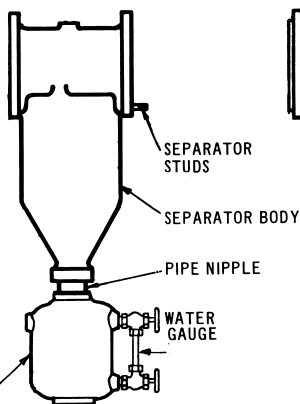

SEPARATOR ASSEMBLY 1209 10" to 18" CY-S

WATER GAUGE 7525 SUPPLIED ON 150 SERIES ONLY

WHEN ORDERING PARTS, STATE SERIAL NUMBER AND SIZE OF UNIT AFTER PART NUMBER.

SUPERSEDES SC-23800 2-15-70

R.P. ADAMS
Buffalo, New York 14240

SC-23800

DATE: 01-13-2012

PARTS LIST FOR ADAMS SAF AFTERCOOLERS & SEPARATORS

1-1/2" - 3" CY-C

4" - 8" CY-C

10" - 18" CY-S

DOTTED PIPING INDICATES MATERIAL TO BE FURNISHED BY OTHERS.

AFTERCOOLER ASSEMBLY (LESS SEPARATOR) 900-

SEPARATOR ASSEMBLY 1225 1-1/2" to 8" CY-C

SEPARATOR ASSEMBLY 1209 10" to 18" CY-S

WATER GAUGE 7525 SUPPLIED ON 150 SERIES ONLY

WHEN ORDERING PARTS, STATE SERIAL NUMBER AND SIZE OF UNIT AFTER PART NUMBER.