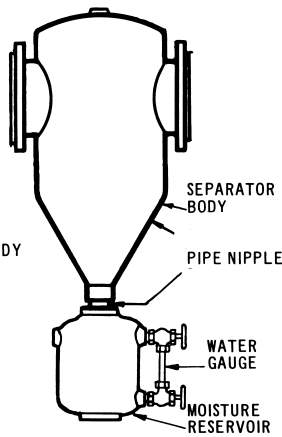

SEPARATOR ASSEMBLY 1209 10" to 18" CY-S

WATER GAUGE 7525 SUPPLIED ON 150 SERIES ONLY

WHEN ORDERING PARTS, STATE SERIAL NUMBER AND SIZE OF UNIT AFTER PART NUMBER.

SUPERSEDES SC-23800 2-15-70

R.P. ADAMS
Buffalo, New York 14240

SC-23800

DATE: 01-13-2012

PARTS LIST FOR ADAMS SAF AFTERCOOLERS & SEPARATORS

1-1/2" - 3" CY-C

4" - 8" CY-C

10" - 18" CY-S

DOTTED PIPING INDICATES MATERIAL TO BE FURNISHED BY OTHERS.

AFTERCOOLER ASSEMBLY (LESS SEPARATOR) 900-

SEPARATOR ASSEMBLY 1225 1-1/2" to 8" CY-C

SEPARATOR ASSEMBLY 1209 10" to 18" CY-S

WATER GAUGE 7525 SUPPLIED ON 150 SERIES ONLY

WHEN ORDERING PARTS, STATE SERIAL NUMBER AND SIZE OF UNIT AFTER PART NUMBER.