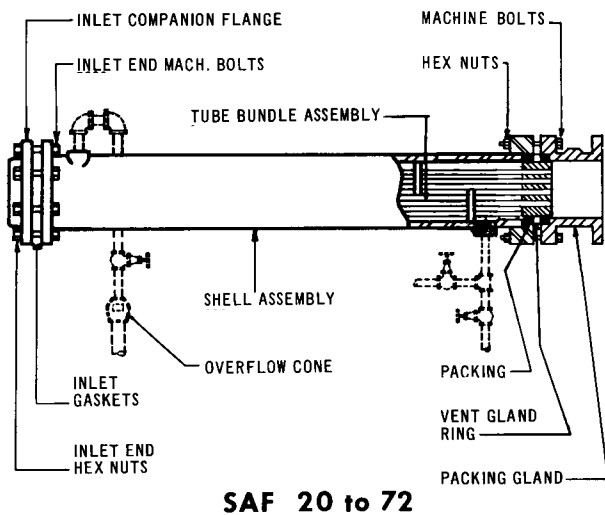

PARTS LIST FOR ADAMS SAF AFTERCOOLERS & SEPARATORS

1-1/2" - 3" CY-C

4" - 8" CY-C

10" - 18" CY-S

DOTTED PIPING INDICATES MATERIAL TO BE FURNISHED BY OTHERS.

AFTERCOOLER ASSEMBLY (LESS SEPARATOR) 900 -

SEPARATOR ASSEMBLY 1225 1-1/2" to 8" CY-C

SEPARATOR ASSEMBLY 1209 10" to 18" CY-S

WATER GAUGE 7525 SUPPLIED ON 150 SERIES ONLY

WHEN ORDERING PARTS, STATE SERIAL NUMBER AND SIZE OF UNIT AFTER PART NUMBER.

SUPERSEDES SC-23800 2-15-70

R.P. ADAMS
Buffalo, New York 14240

SC-23800

DATE: 01-13-2012

PARTS LIST FOR ADAMS SAF AFTERCOOLERS & SEPARATORS

1-1/2" - 3" CY-C

4" - 8" CY-C

10" - 18" CY-S

DOTTED PIPING INDICATES MATERIAL TO BE FURNISHED BY OTHERS.

AFTERCOOLER ASSEMBLY (LESS SEPARATOR) 900-

SEPARATOR ASSEMBLY 1225 1-1/2" to 8" CY-C

SEPARATOR ASSEMBLY 1209 10" to 18" CY-S

WATER GAUGE 7525 SUPPLIED ON 150 SERIES ONLY

WHEN ORDERING PARTS, STATE SERIAL NUMBER AND SIZE OF UNIT AFTER PART NUMBER.